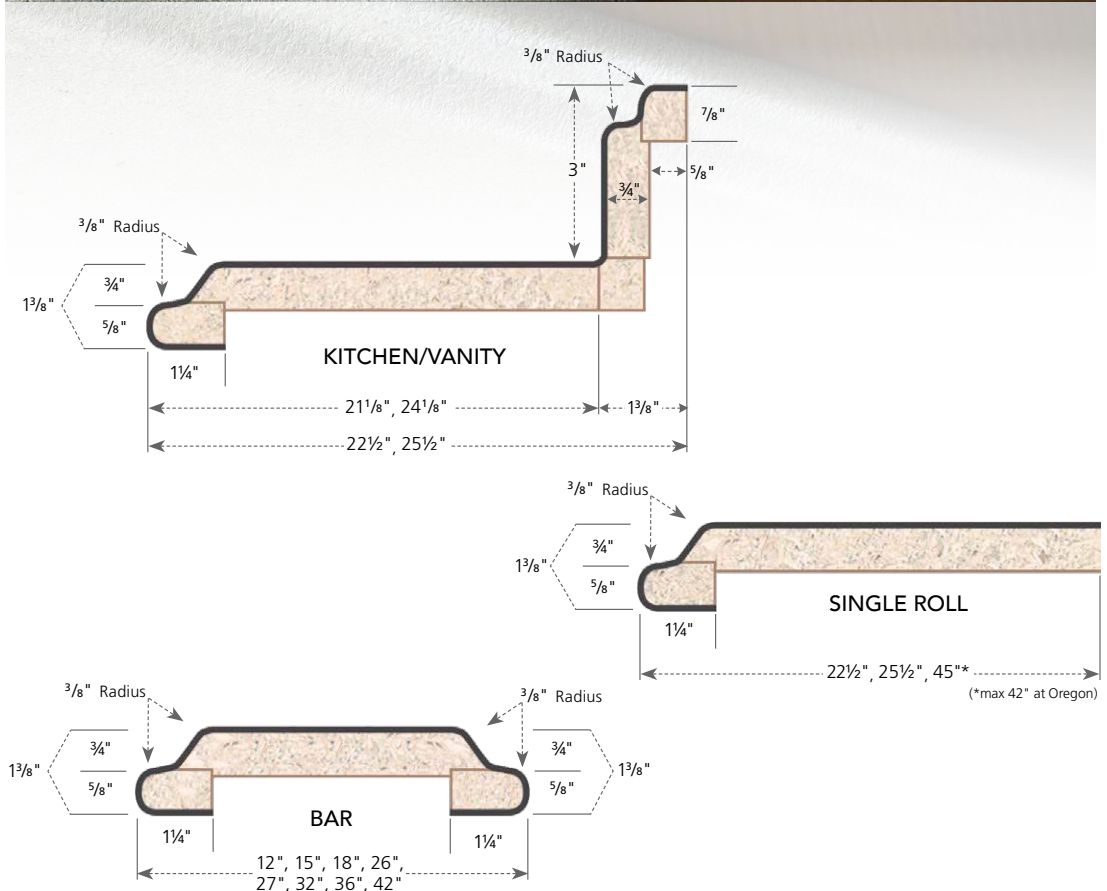

The future is beyond flat. Experience VT Dimensions.

The Valencia full-wrap ogee profile adds dimensional beauty and character to VT Dimensions countertops. More than just a flat surface, VT Dimensions bring everything together into one seamless and contoured offering—with the depth, the style, and seamless edge you want.

Experience a whole new dimension in countertops with VT Dimensions.

Specifications

- Standard substrate is $\frac{3}{4}$ " industrial-grade particleboard, available in 8', 10', and 12' lengths
- Standard postformed-grade laminate with a thickness of $0.042" + 0.002" - 0.008"$
- Both standard and special styles and sizes are suitable for all residential, commercial, institutional, or light-industrial applications
- Available surfaced with Formica®, Nevamar®, Pionite®, and Wilsonart® laminate
- Available as an environmentally friendly EQcountertop

VTDimensions.com | 1-888-287-8356
1000 Industrial Park | P.O. Box 490 | Holstein, IA 51025

All measurements in inches. Drawings not to scale.